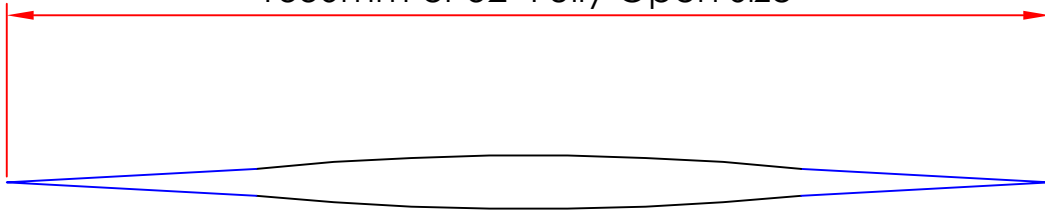

# 640mm (Square ) Extractor Bag Flat Size Dimensions

Tolerance +/- 3%

1330mm or 52" Fully Open Size

**Gusseted  
Section**

730mm or 28.5" Folded Size

1300mm or 51" Height

Single seal along the bottom