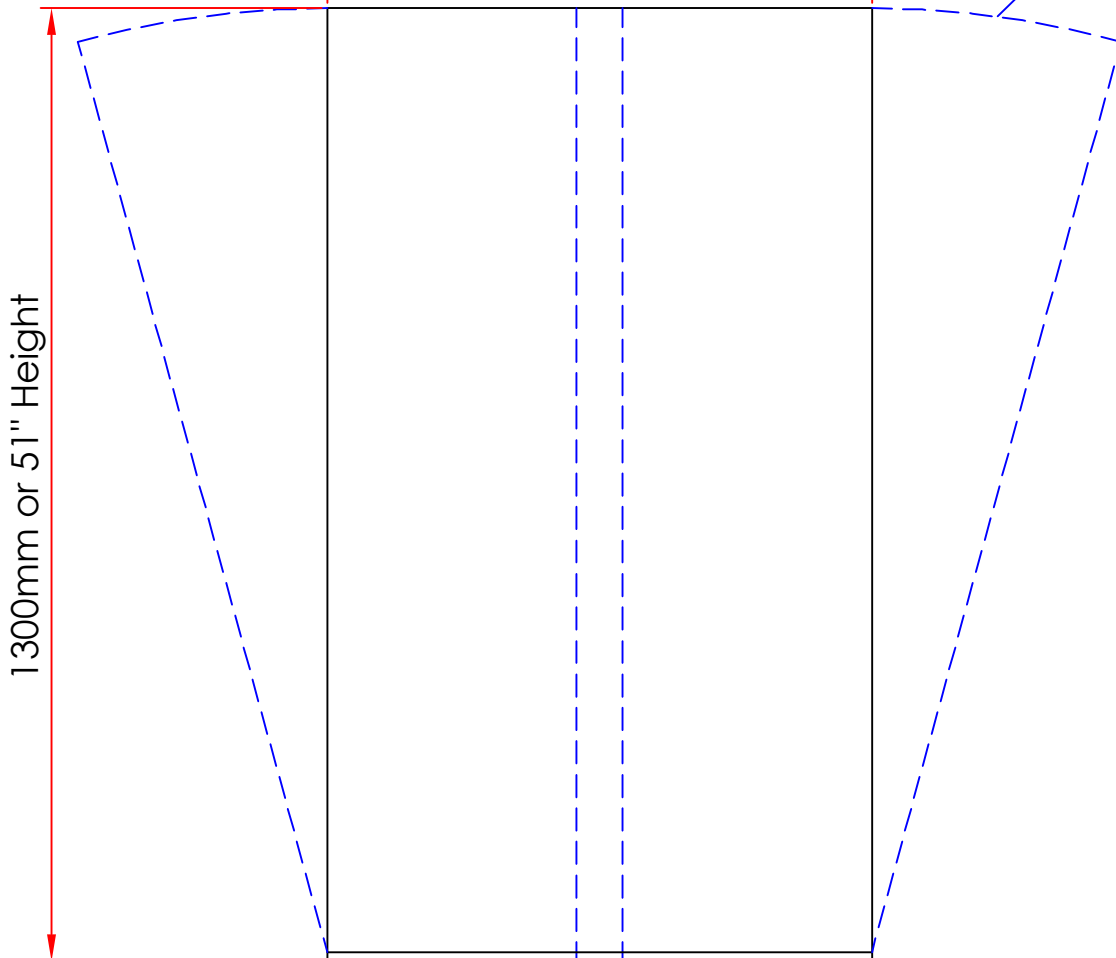

# 640mm (Square ) Extractor Bag Flat Size Dimensions

Tolerance +/- 3%

1330mm or 52" Fully Open Size

**Gusseted  
Section**

730mm or 28.5" Folded Size

1300mm or 51" Height

Single seal along the bottom